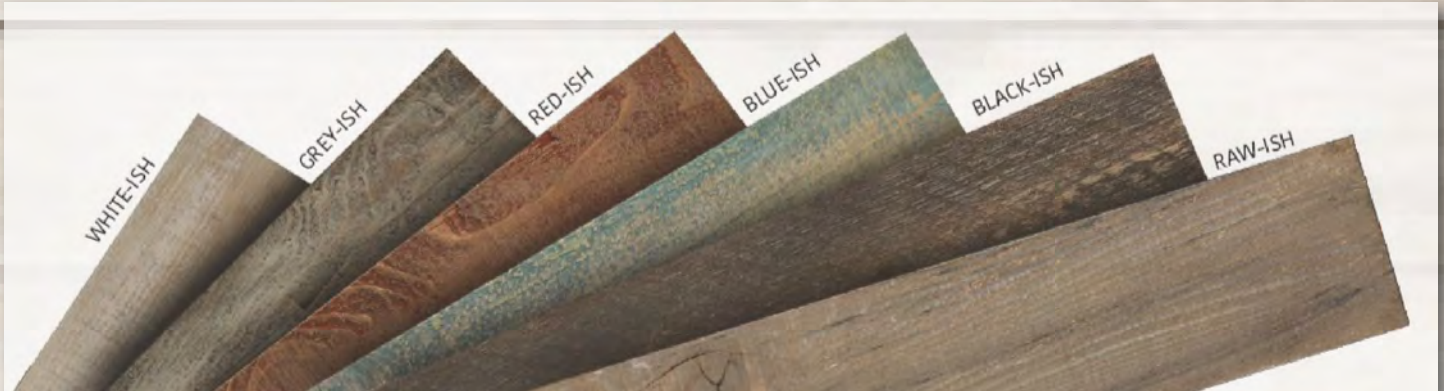

INTERIOR FINISHES

DECORATIVE PANELS

Heather Champagne

Luxe Silver

Napa Beige

Pumice White

ACCENT WALL PANELS

These accent VOG panels are perfect to give a pop of color and dynamic to your home. Use as a feature wall or on the lower half of the wall with a Chair Rail that matches your cabinets to dress up your home.

Embassy Pewter

Reed Silk

VOG PARTIAL FEATURE WALL with CHAIR RAIL

Luxe Silver with Embassy Pewter

Heather Champagne with Reed Silk

These Partial Feature Walls with Chair Rail are a perfect way to dress up your Kitchen, Living Room and Dining Room. Available in 2 colors—a grey tone and a brown tone. Available under Interior Walls. The chair rail matches your cabinet color and is placed at 36" from the floor.

Note: refer to actual samples for correct colour match.

Box 131 Stubb Ross Road
Lethbridge, AB T4K 17N
Ph: 403-328-7731
www.regenthomesales.com

INTERIOR FINISHES

BARN BOARD

As Is Brand—Wood Walls This is a natural looking and beautiful way to emphasize a feature wall or accent under an eating bar on an island. The wood is characterized by various saw marks, sun straps and nail holes, natural color variation, chisel marks and scratches, knot holes and cracks.

SHIPLAP FEATURE WALLS

This beautiful feature wall is available in all the colors of our cabinets and mouldings - Pewter Pine, Café, Espresso and White. Use this to accent a wall or portion of a wall. It also looks fantastic under the eating bar on an island. Add rich depth to the room with this versatile option.