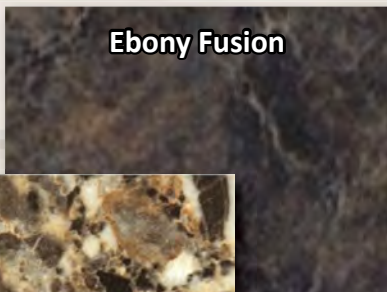

Bordeau Juparana

Sierra Cascade

White Juparana

Milano Brown

Evening Tigris

Pearl Soapstone

Oiled Soapstone

## UPGRADE COUNTER TOPS

Ebony Fusion

Italian White diPesco

Portoro

Breccia

Andorra Fog

Café diPesco

Black Alicante

WHITE with Avalanche grout std.

BROWN with Walnut Grout std.

GREY with Timberwolf Grout std.

Walnut

Timberwolf

Avalanche

Rain

CARMEL BROWN  
with Walnut Grout