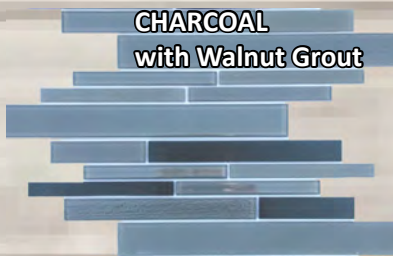

CHARCOAL
with Walnut Grout