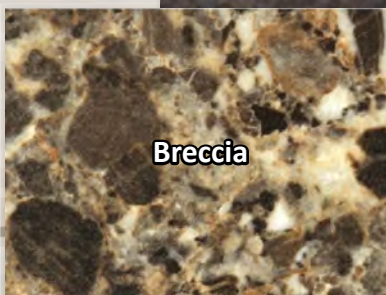

Bordeau Juparana

Sierra Cascade

White Juparana

Milano Brown

Evening Tigris

Pearl Soapstone

Oiled Soapstone

## UPGRADE COUNTER TOPS

Ebony Fusion

Italian White diPesco

Portoro

Breccia

Andorra Fog

Café diPesco

Black Alicante

WHITE with Avalanche grout std.

BROWN with Walnut Grout std.

GREY with Timberwolf Grout std.

Walnut

Timberwolf

Avalanche

Rain

CARMEL BROWN  
with Walnut Grout